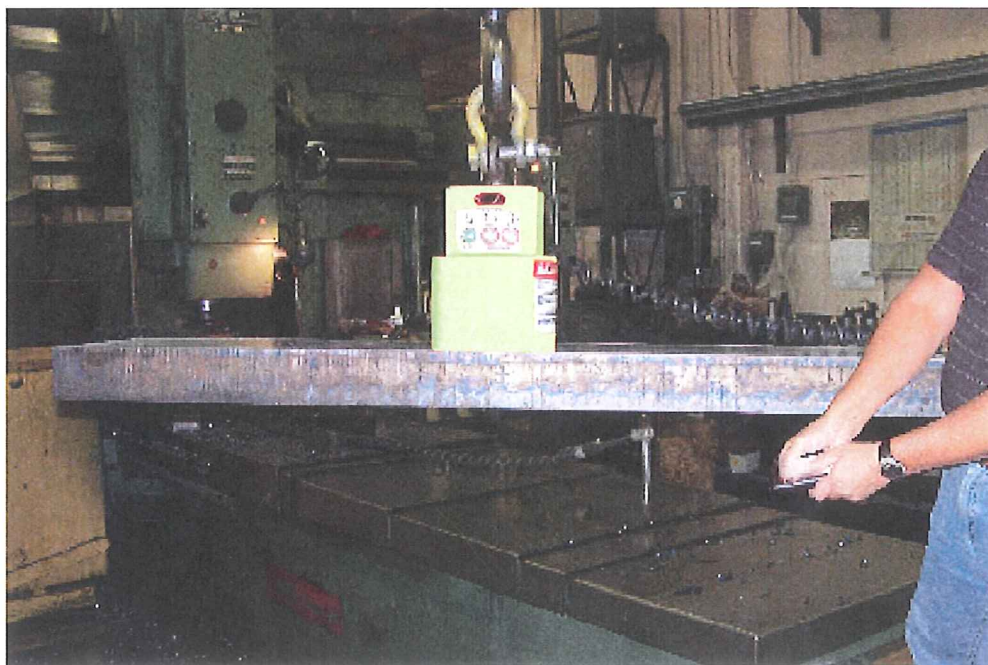

Walker Magnetism Introduces the First Ever Wireless CER Lift Magnet

SOLID STATE CER W/ IR REMOTE

- *IR Remote operates from up to 15 ft.*
- *Release has a two button design for safety on-board and on remote*
- *One piece solid steel body*
- *Field replacement rectifiers to change your old units to IR remote control*
- *Powered with 115 VAC input. Low amp draw*